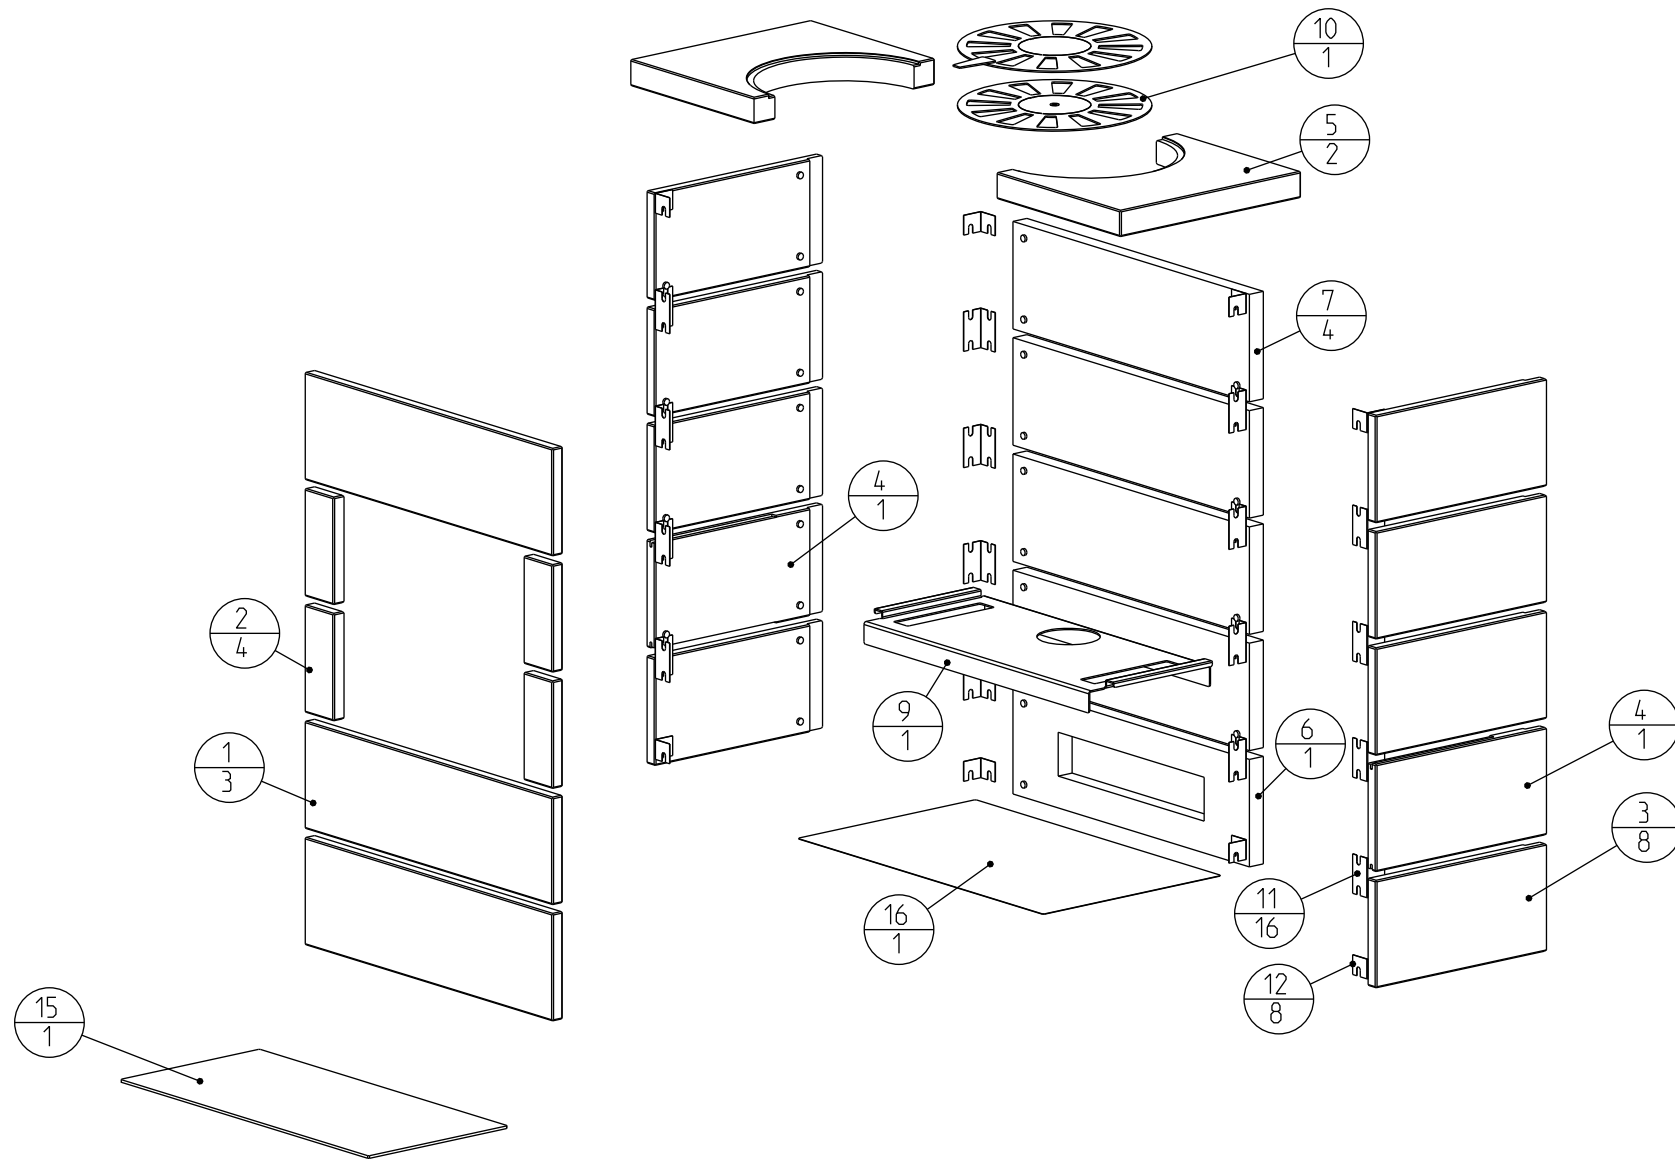

Jøtul FS 175 - I 520

Exploded view - Jøtul FS 175 - I 520		
Jøtul AS Fredrikstad, Norway	Draw. no: 900203-P02 Sheet 1/1	Date: 22.08.18