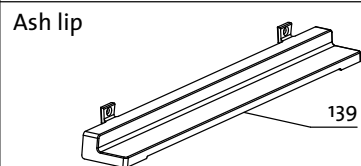

Ash tray

Del-liste/Partlist Jøtul I 200 / I 500 FL, BP

Jøtul AS Fredrikstad, Norway	Draw. nr: 900010-Po2	Date Oct. 09
---------------------------------	----------------------	-----------------