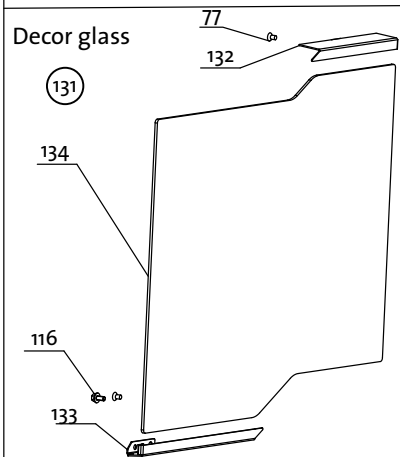

Ash tray

Del-liste/Partlist Jøtul I 200 / I 500 FL, BP

Jøtul AS Fredrikstad, Norway	Draw. nr: 900010-Po2	Date Oct. 09
---------------------------------	----------------------	-----------------