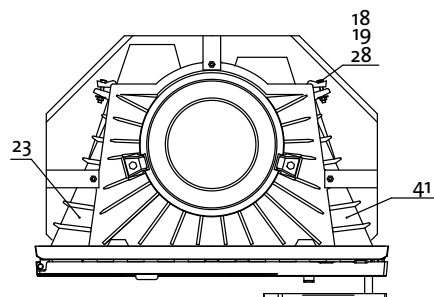

Ash tray

Del-liste/Partlist Jøtul I 200 / I 500 FL, BP

Jøtul AS Fredrikstad, Norway	Draw. nr: 900010-Po2	Date Oct. 09
---------------------------------	----------------------	-----------------