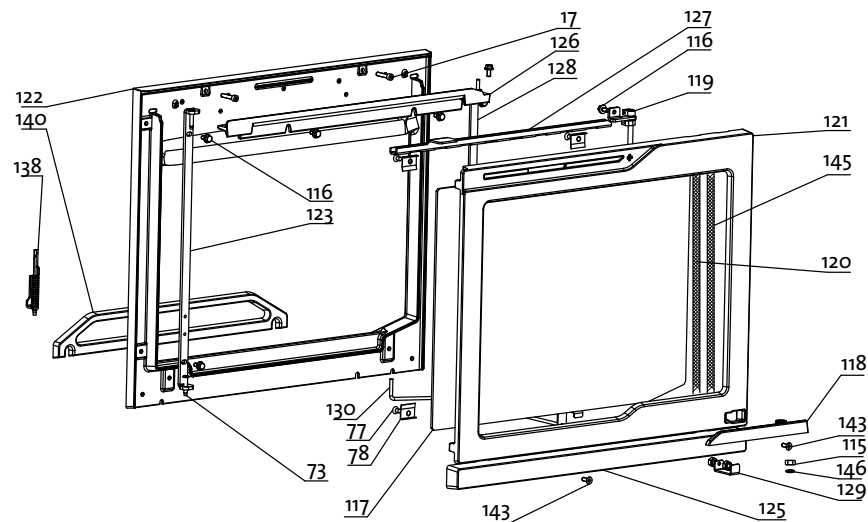

Ash tray

Del-liste/Partlist Jøtul I 200 / I 500 FL, BP

Jøtul AS Fredrikstad, Norway	Draw. nr: 900010-Po2	Date Oct. 09
---------------------------------	----------------------	-----------------